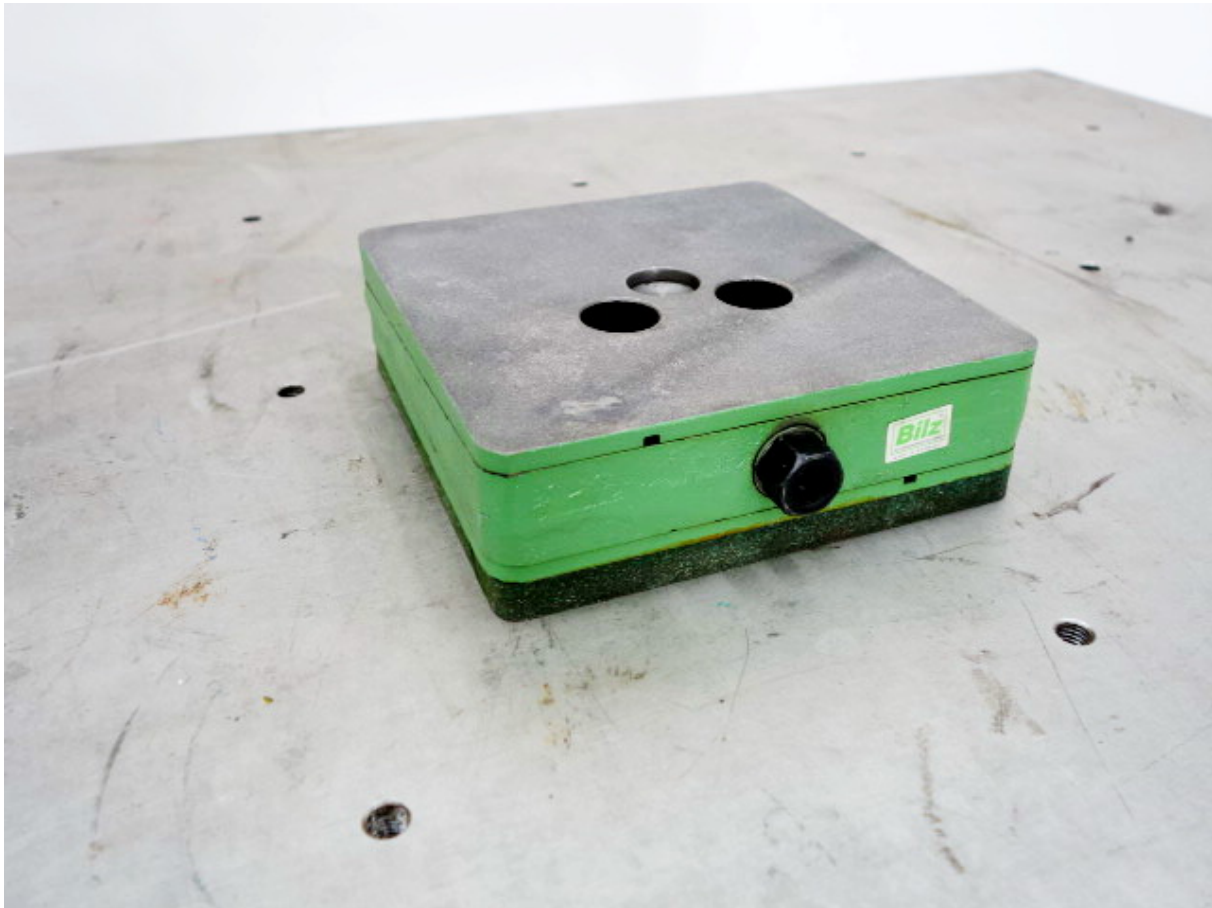

## precision wedge mounts BILZ - PKA 4

**Article no.:** 3190

**Machine no.:**

**Type:** PKA 4

**Year of construction:**

**Price:** €140.00

**Description:** load capacity 7,700 kg  
can be screwed-on with insulation plate B4  
construction height 63 mm in middle position  
adjustment range +4 / -6 mm  
dimensions 200 x 200 mm  
internal thread M20  
weight 9.5 kg  
- new - unused - 6 units on stock  
price per unit